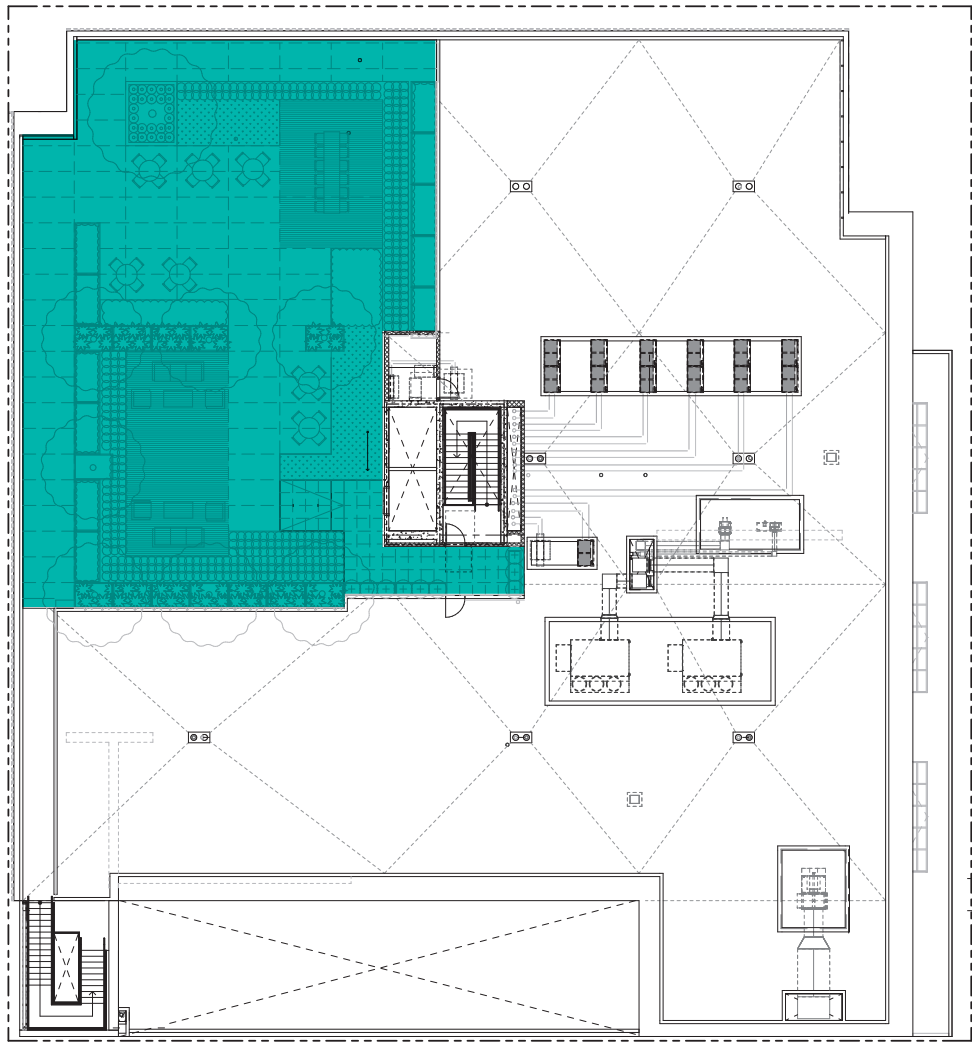

CRENSHAW
3000

FLOORPLAN

ROOF DECK 4,264 SF

WEST 30TH STREET

CRENSHAW BLVD

Outdoor space